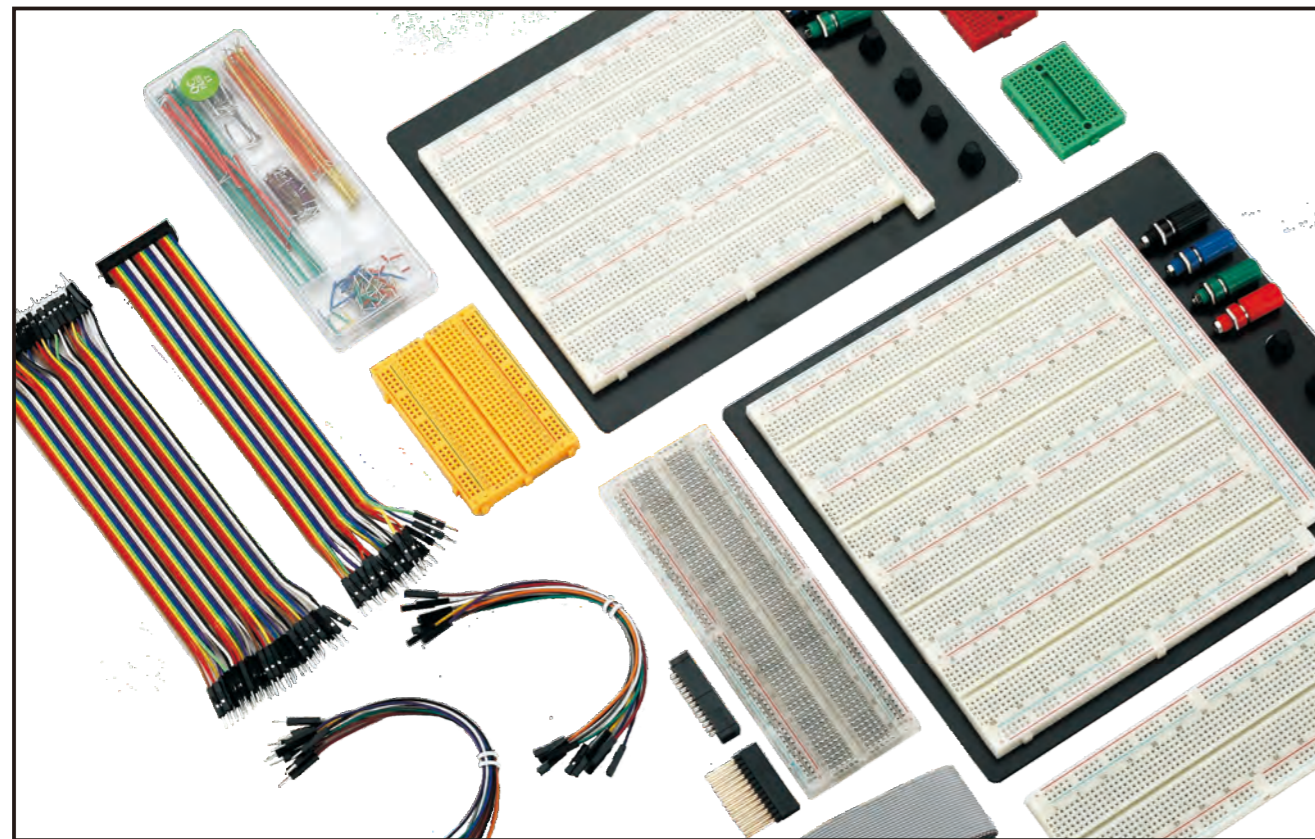

产品说明:

1. 适用于原型设计和电路测试;
2. 塑料面板, 金属接触片;
3. 可与20-29AWG的导线配合使用;
4. 电压/ 电流: 300V/ 3-5A。

Specification:

1. Perfect for Arduino Shield Prototyping and Testing;
2. Plastic housing, Metal contact clips ;
3. Accept wire with diameter 20-29AWG ;
4. Voltage/ current: 300V/ 3-5A .

ITEM:EB01K 170 tie-point 1 Standard double-strip, 170 PTS SIZE:4.55×3.45×0.83 cm	ITEM:EB01 170 tie-point 1 Standard double-strip, 170 PTS SIZE:4.55×3.45×0.83 cm	ITEM:EB01T 170 tie-point 1 Standard double-strip, 170 PTS SIZE:4.55×3.45×0.83 cm	ITEM:EB01KT 170 tie-point 1 Standard double-strip, 170 PTS SIZE:4.55×3.45×0.83 cm
ITEM:EB02 400 tie-point 2 Power lanes, 100 PTS 1 Standard double-strip, 300 PTS SIZE:8.25×5.45×0.83 cm	ITEM:EB02-2P 100 tie-point 2 Power lane, 100 PTS SIZE:8.25×0.95×0.83 cm	ITEM:EB02-1ST 300 tie-point 1 Standard double-strip, 300 PTS SIZE:8.25×3.55×0.83 cm	ITEM:EB02T 400 tie-point 2 Power lanes, 100 PTS 1 Standard double-strip, 300 PTS SIZE:8.25×5.45×0.83 cm
ITEM:EB02-2PT 100 tie-point 2 Power lane, 100 PTS SIZE:8.25×0.95×0.83 cm	ITEM:EB02-2S3P 750 tie-point 3 Power lanes, 150 PTS 2 Standard double-strips, 600 PTS SIZE:8.25×9.95×0.83 cm	ITEM:EB02B-3S4P 1100 tie-point 4 Power lanes, 200 PTS 3 Standard double-strips, 900 PTS SIZE:8.25×14.45×0.83 cm	ITEM:EB02B-4S6P 1500 tie-point 6 Power lanes, 300 PTS 4 Standard double-strips, 1200 PTS SIZE: 16.5×9.95×0.83 cm
ITEM:EB02B-6S8P 2200 tie-point 8 Power lanes, 400 PTS 6 Standard double-strips, 1800 PTS SIZE:16.5×14.45×0.83 cm	ITEM:EB03 830 tie-point 2 Power lanes, 200 PTS 1 Standard double-strip, 630 PTS SIZE:16.51×5.45×0.83 cm	ITEM:EB03-2P 200 tie-point 2 Power lane, 200 PTS SIZE:16.51×0.95×0.83 cm	ITEM:EB03-1S 630 tie-point 1 Standard double-strip, 630PTS SIZE:16.51×3.55×0.83 cm
ITEM:EB03-1S1P 730 tie-point 1 Power lane, 100 PTS 1 Standard double-strip, 630PTS SIZE:16.51×4.5×0.83 cm	ITEM:EB03T 830 tie-point 2 Power lanes, 200 PTS 1 Standard double-strip, 630 PTS SIZE:16.51×5.45×0.83 cm	ITEM:EB03-2PT 200 tie-point 2 Power lane, 200 PTS SIZE:16.51×0.95×0.83 cm	ITEM:EB03-1ST 630 tie-point 1 Standard double-strip, 630 PTS SIZE:16.51×3.55×0.83 cm