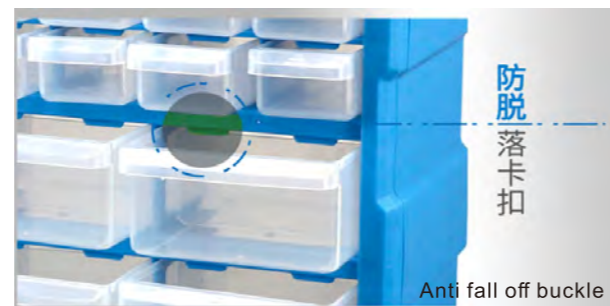

产品说明:

- 1.外壳材质为ABS,内盒材质为PP;
- 2.内有透明抽屉,背面有挂孔;
- 3.可定制颜色;
- 4.广泛用于五金工具、家庭存储和整理。

Specification:

- 1.Material: ABS for outer case, PP for inner box;
- 2.Transparent drawer inside and hanging hole on the back;
- 3.Color can be customized;
- 4.Widely used for hardware tools, home storage and organization.